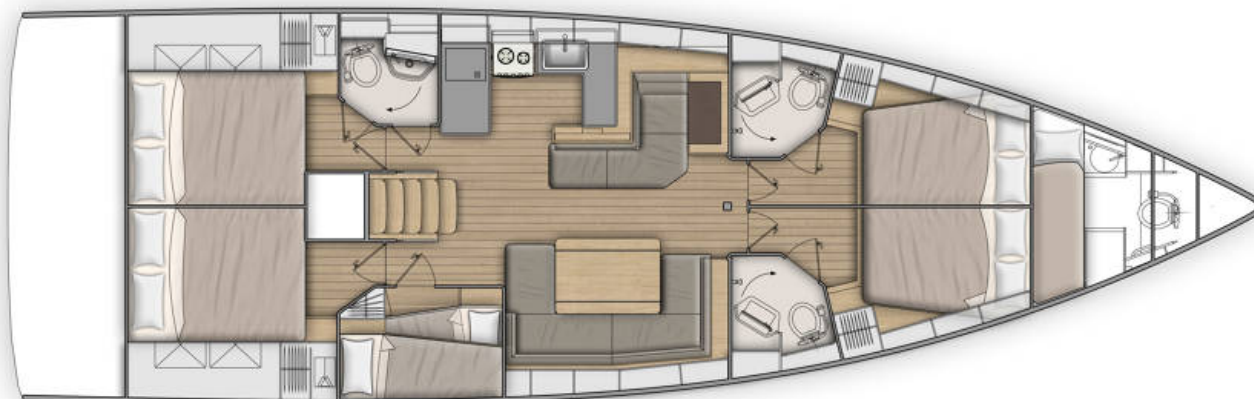

Oceanis 51.1 NEW

Shipyard:	Beneteau	Engine:	110 HP
Launched:	2018	Fuel tank:	lt. 200
Length overall:	15.94 m	Water Tank:	lt. 770
Length of the hull:	14.98 m	Berths:	10 + 3
Width :	4.80 m	Cabins:	5 + 1 skipper
Draft :	1.92 m	Salon:	convertable
Sail Area:	ca. 122 m²	Heads:	3 + 1 skipper
Mainsail halfsticked with lazy jack and lazy bag		Fridge, CDPlayer, GPS, plotter, log, eco,	
Furling genoa		windmeter, boiler, 220v, outboard, automatic pilot	

Deck:

Electric windlass – Bow Thruster – Electric Winches - Anchor with 70 m chain – Wheel – Gangway - Tender with rigid keel & two oars - Inflator – Small anchor with 15 m rope - Engine oil container– Bimini top – Sprayhood - Boathook - Fenders - Emergency anchor with 50 m rope – Winch handles - Rope (1X50m; 1x25m; 3x15m) – Bosun's chair - Bathing ladder – Water hose – Water, petrol, outboard fuel tank, - Gas bottles (Gas included) - Funnel - Bucket – Deck brush – Table – Outside shower - Work gloves - Cable 220V with battery charger – Cockpit cushion – Mask snorkeling and flippers – Cockpit speakers – Wind breaker jacket – Wind Scoop - Air Conditioning – Generator